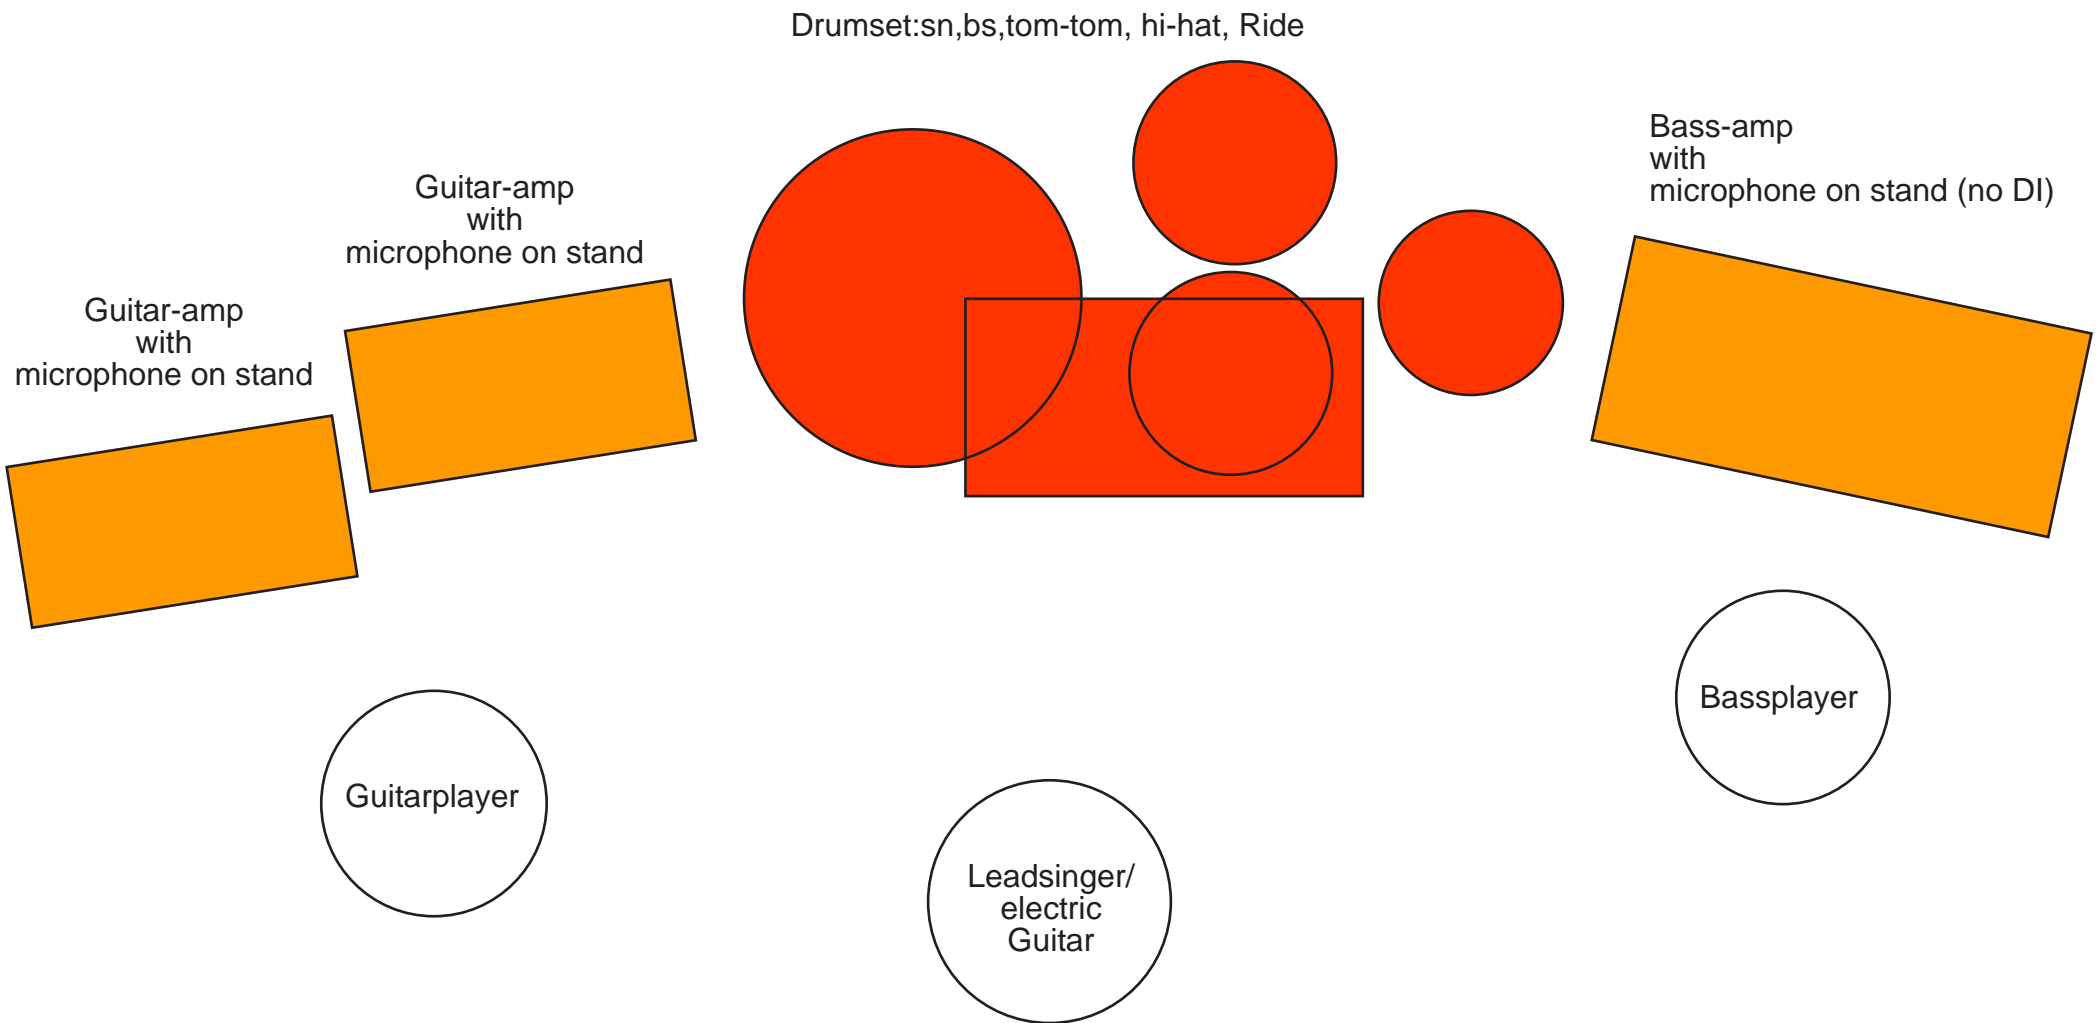

# Stagemap Round up Boys

Band must be amplified in MONO,no effects.4 Monitor Speakers (3 front,1 back).  
Drums should be picked up with 2 overhead mics plus snare,no clip-mics on skins to provide a natural sound.NO BASSDRUM.  
Bass-Fiddle should be picked up with microphone in front of the amp,no direct-out or DI.  
For Questions please call 0049-(0)179-1904937.